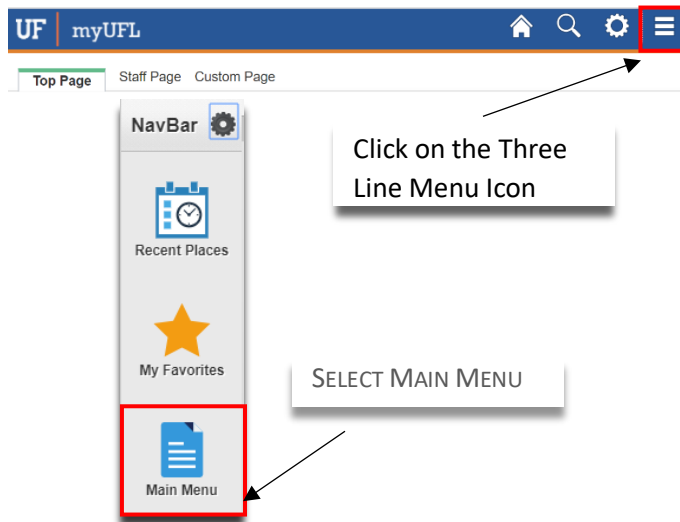

Navigating the New MyUFL System

Accessing the Main Menu

Using the New Main Menu

The new main menu has all the same functions that the old main menu had.

Finding your Old Favorites

Useful Resources

Below are links to some resources that may help you get used to the new system: