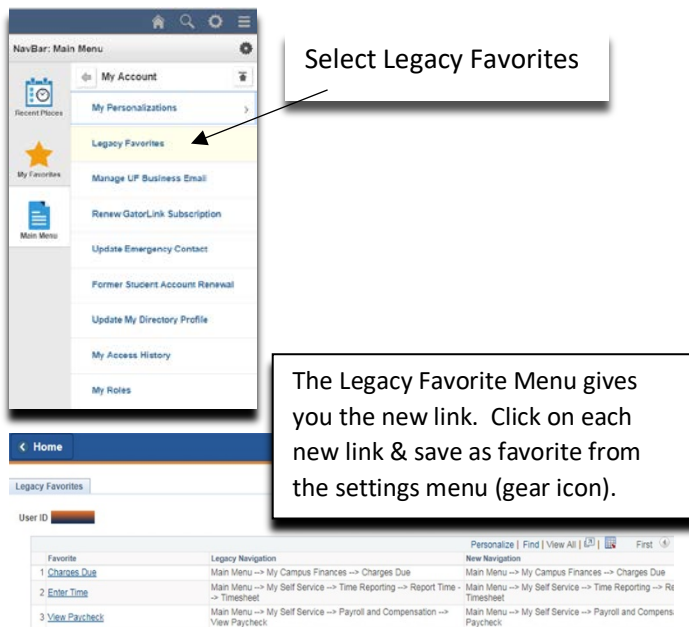

Navigating the New MyUFL System

Accessing the Main Menu

Using the New Main Menu

The new main menu has all the same functions that the old main menu had.

Finding your Old Favorites

Useful Resources

Below are links to some resources that may help you get used to the new system: