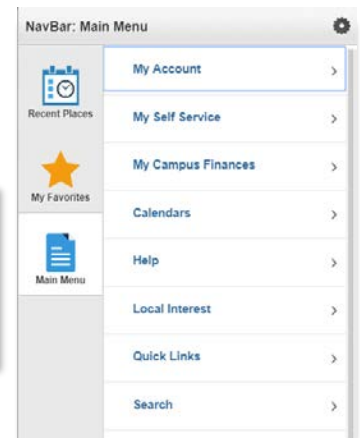

Navigating the New MyUFL System

Accessing the Main Menu

Using the New Main Menu

The new main menu has all the same functions that the old main menu had.

Finding your Old Favorites

Useful Resources

Below are links to some resources that may help you get used to the new system: